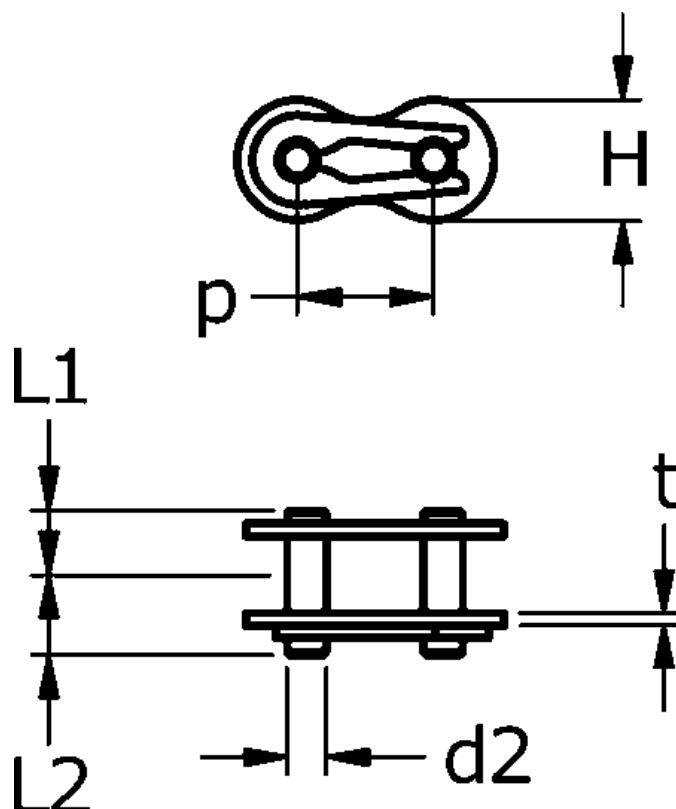

Article number: 61384101620002

Description: Tsubaki 20 B-1 Simplex connecting link with spring clip CL
Neptune. Lambda maintenance free

Note: 20 B-1

Measures

$d2 = 10.19$

$H = 26$

$L1 = 19.9$

$L2 = 23.1$

$P = 31.75$

$t = 3.4$